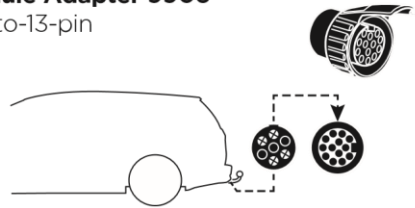

**Thule 3rd Brake Light**

9904

**Thule Wheel Adapter**

9772

**Thule Adapter 9906**

7-to-13-pin

**Thule XXL Fatbike Wheel Straps**

985